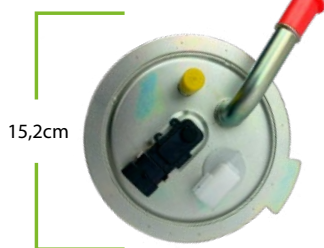

**COD: MG0128
REF: E3610M**

16cm

26cm

**CHEVROLET
TRAIL BLAZER 05/09**

**COD: MG0129
REF: 88967148**

15,2cm

30,9cm

**CHEVROLET
TRAIL BLAZER 2004**