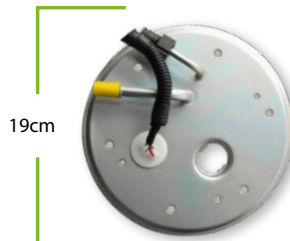

 COD: MG0410

REF: E2325M/9H3073234A

14cm

41cm

FORD TRITON 350 08/10
TAPA GRANDE

 COD: MG0412

REF: P76398M=E2510M

19cm