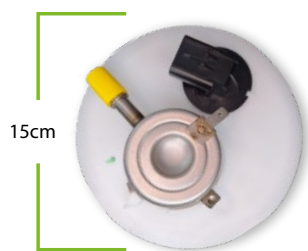

COD: MG0603
REF: P7097M

DODGE RAM 1998

COD: MG0605
REF: E7093M

**CHRYSLER NEON
(DOHC,SOHC) 2.0L 2000**

COD: MG0604
REF: E7130M

**DODGE RAM
1500/2500/3500
3.7 - 4.7 - 5.7 04/09**

COD: MG0606
REF: EM1002(EM1543)